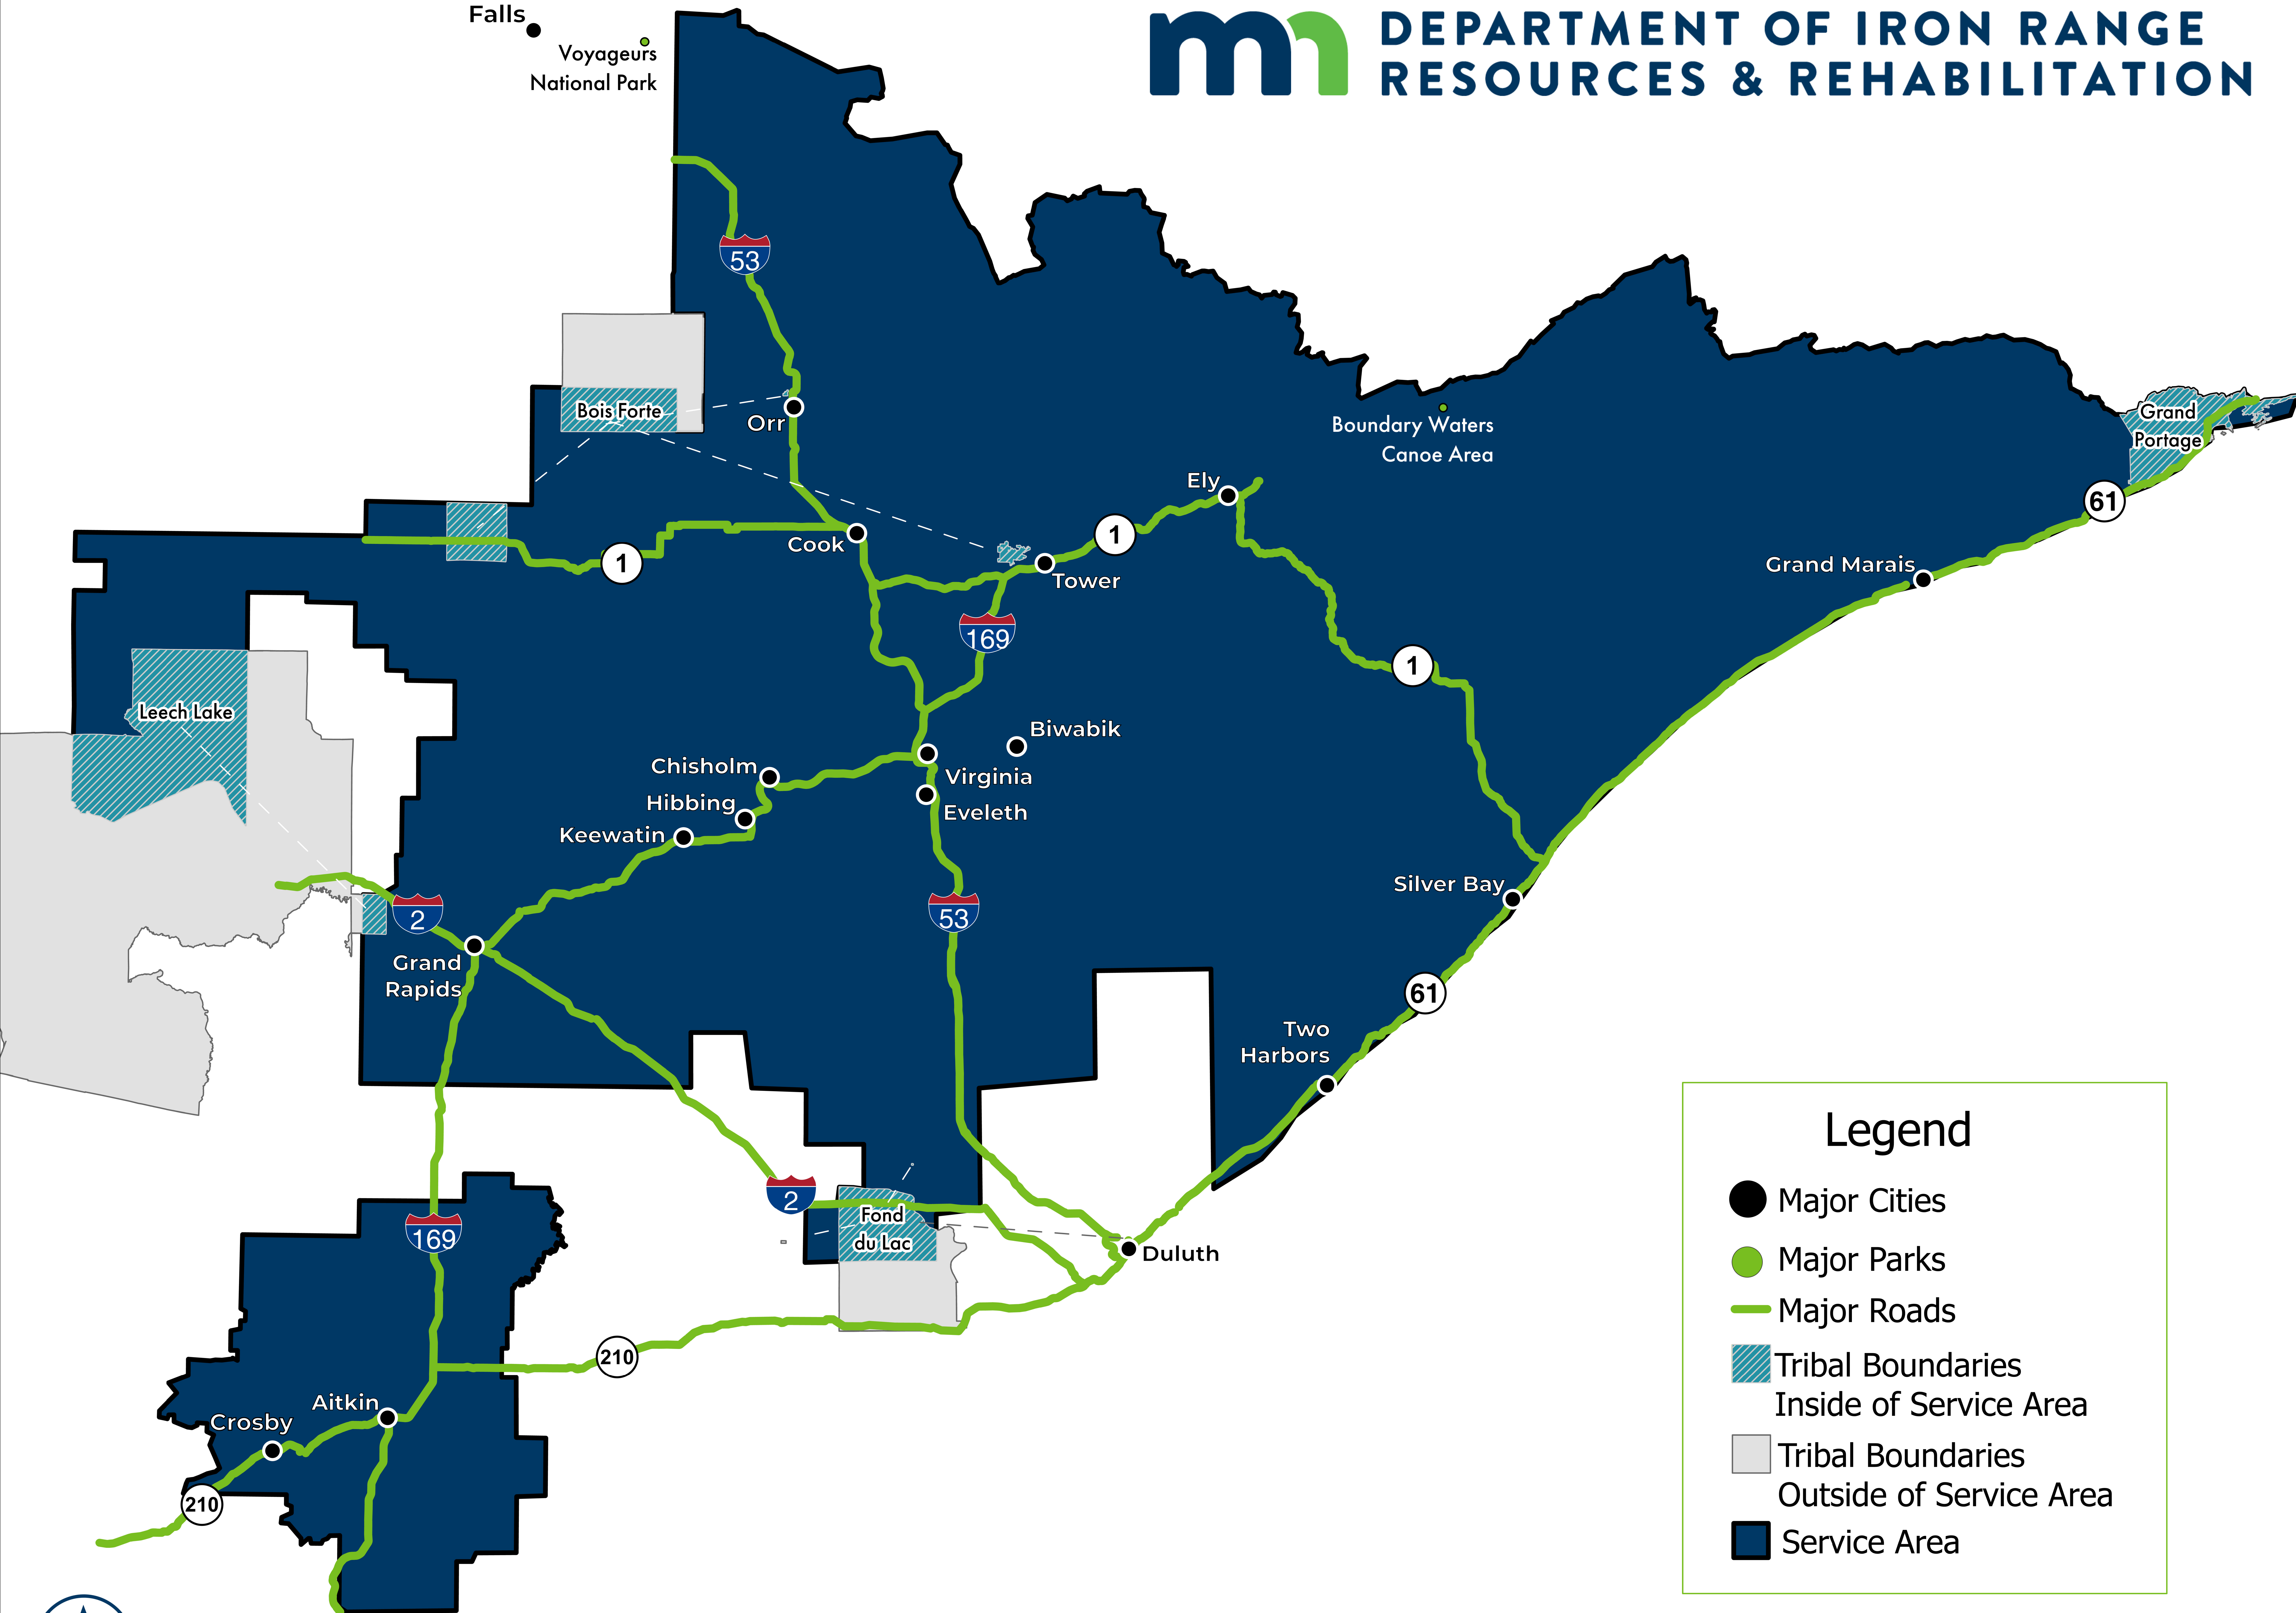

International Falls
Voyageurs National Park

mn DEPARTMENT OF IRON RANGE RESOURCES & REHABILITATION

Legend

- Major Cities
- Major Parks
- Major Roads
- ▨ Tribal Boundaries Inside of Service Area
- ▨ Tribal Boundaries Outside of Service Area
- Service Area

0 3.25 6.5 13 19.5 26 Miles